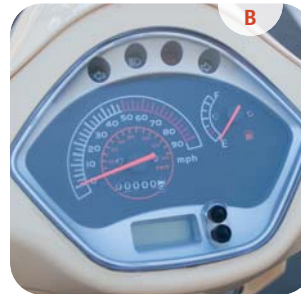

Aria 150

81  mpg

SPECIFICATIONS*

ENGINE

Displacement	149.6 cc
Max HP / RPM	8.04 / 7000
Start	Electric / Kick Start

BRAKES / TIRES

Front Brake	Disc
Rear Brake	Drum
Front Tire	3.50 - 10
Rear Tire	3.50 - 10

DIMENSIONS

Wheelbase	51.2 inches
Seat Height	30.4 inches
L x W x H	70 x 27 x 43 inches
Net Weight	238 pounds
Weight Capacity	330 pounds
Max Speed	55 mph
Fuel Capacity	1.32 gallons

Features Shown: A - Headlight. B - Speedometer. C - Chrome Muffler Shield.

AVAILABLE COLORS

Red/Black

Blue/Black

Black

Beige/Coffee

*All figures are preliminary and subject to change.

**SSR's fuel economy estimates are intended for comparison purpose only. Your actual mileage will vary depending on how you ride, how you maintain your vehicle, weather, road condition, tire pressure, installation of accessories, cargo, rider and passenger weight, and other factors.